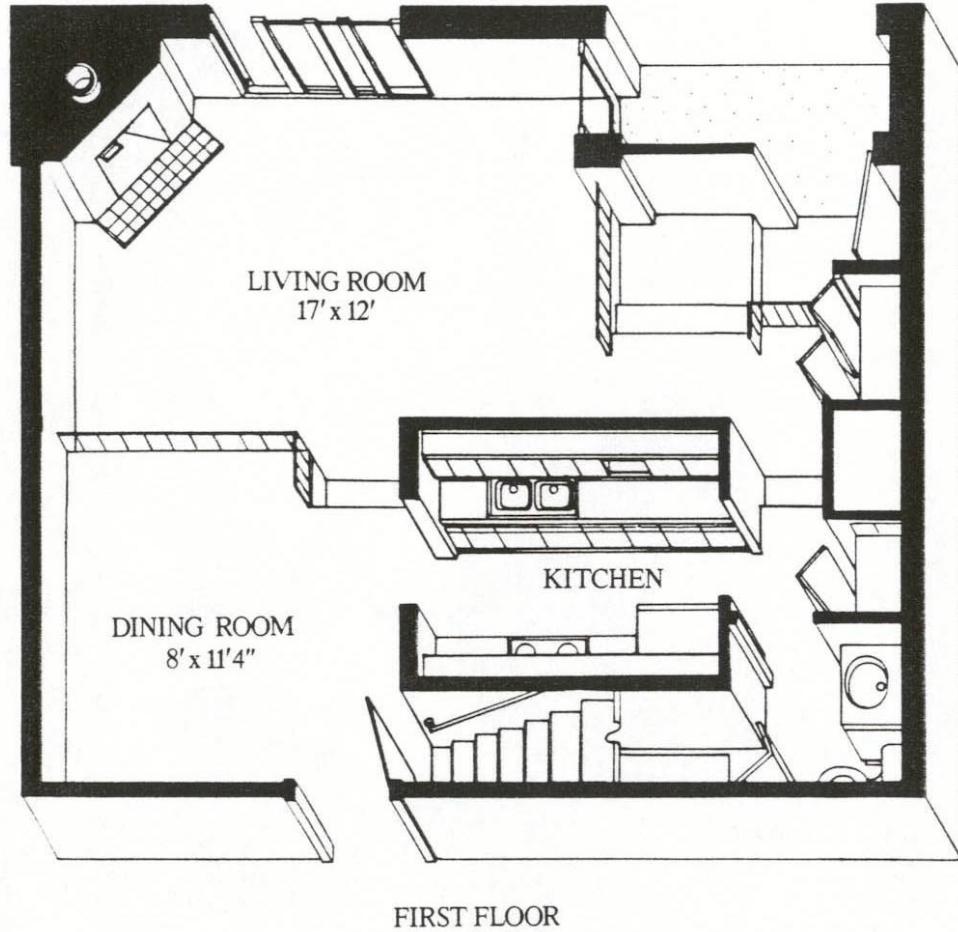

LORING GREENWAY

TOWNHOUSE 1414 SQUARE FEET
BALCONY 35 SQUARE FEET