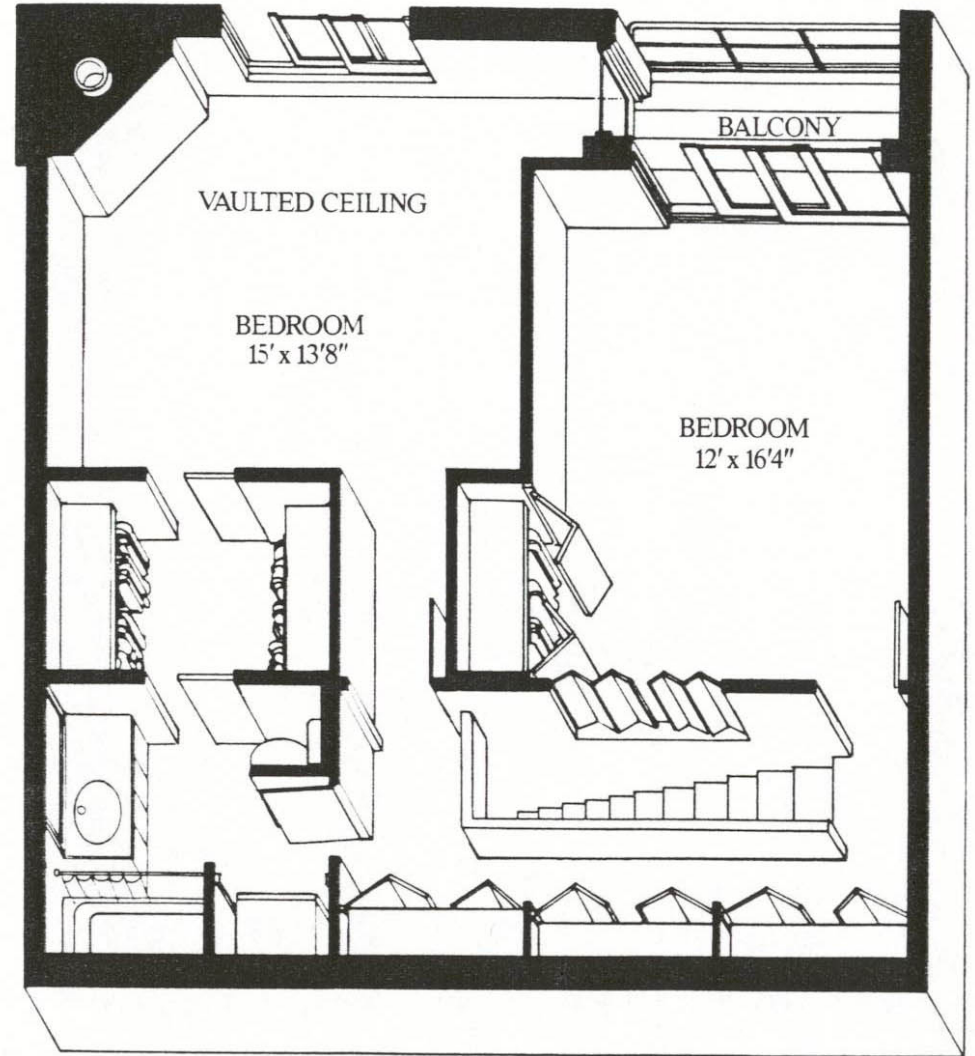

LORING GREENWAY

TOWNHOUSE 1414 SQUARE FEET
BALCONY 35 SQUARE FEET